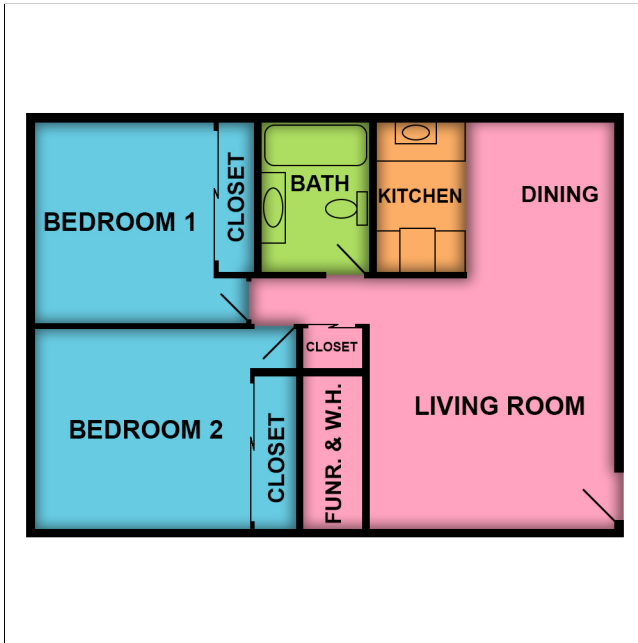

Property Information

- Laundry Facilities
- Controlled Access
- Swimming pool
- Gated community

Floor Plans

Choose your preferred floor plan.

2 Bedroom | 1 Bath

Plan A				
12 Months - (Now Available)				
Sq. Ft.	Beds	Baths	Deposit	Rent
950	2	1	Call for Price Application Fee \$45.00 Credit Check Per Occupant Over 18 yrs.	\$1650-\$1700 Come in Today! Units Ready To Move In !!