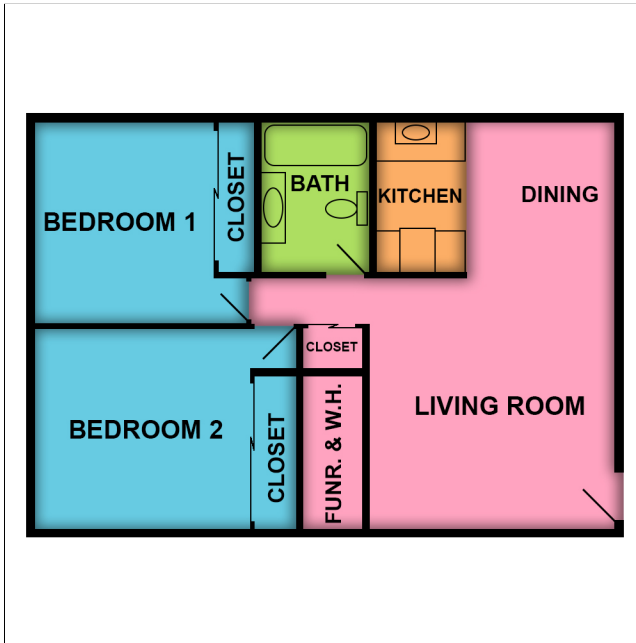

Property Information

- Laundry Facilities
- Controlled Access
- Swimming pool
- Gated community

Floor Plans

Choose your preferred floor plan.

2 Bedroom | 1 Bath

Plan A				
12 Months - (Now Available)				
Sq. Ft.	Beds	Baths	Deposit	Rent
950	2	1	Call for Price Application Fee \$45.00 Credit Check Per Occupant Over 18 yrs.	\$1650-\$1700 Come in Today! Units Ready To Move In !!